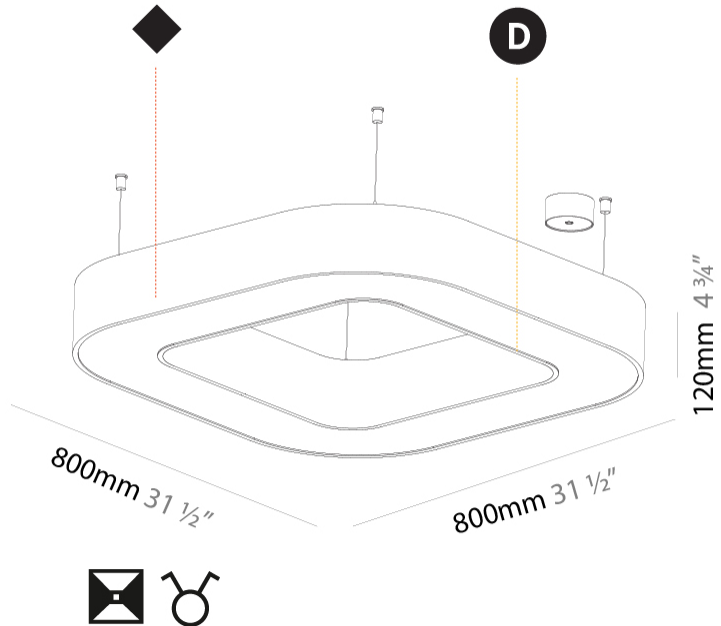

GENERAL

Series: Glorious
Subseries: Glorious Quantum
Brand: Prolicht
Division: Architectural
Mounting Type: Suspension
Mounting Location: Ceiling
Subcategory: Ambient

PHYSICAL

Shape: Square
Length (mm): 800
Length (in): 31 1/2
Width (mm): 800
Width (in): 31 1/2
Height (mm): 120
Height (in): 4 3/4
Max. Overall Height (mm): 2120
Max. Overall Height (in): 83 7/16
Light Distribution: Direct / Indirect
Weight (kg): 9.71
Weight (lbs): 21.44
Diffuser: PMMA - Opal or Micro-Prism
Fixture Finish: SSR / BKV / CWI / CRY / HAB / LAG / UFT / ITA / RUA / RUR / MIC / FTG / MYG / TWT / LOD / PUS / FRO / FUP / KIA / POP / BLS / SPG / MEY / GOH / GUM / CHC / COM / ABZ / JAG / OBR / MOS / ROR
Fixture Material: Aluminum

ELECTRICAL

Lamp Type: LED (Zhaga Standard)
Input Wattage (W): 40 / 20
Total Output Wattage (W): 48 / 38.4 (3500K)
Dimming: Non-Dimming / Phase Dimming (120Vac only) / 0-10V Dimming
Driver Included: Yes
Driver Location: Integrated
Driver Type: Constant Current - 120 / 277Vac
Driver Class: Class 2
Input Voltage (V): 120 - 277
Constant Current (MA): 350 / 800/400 (3500K)

LED

Color Temperature (°K): 3000 / 3500 / 4000
Max. Delivered Lumen (lm): 3690 / 3822 / 3900 Direct / 2560 / 2646 / 2700 Indirect
CRI: >80 CRI
Efficiency (%): 69.8
Lamp Life (hrs): 50000

OPTICAL

RATINGS AND CERTIFICATIONS

Certified By: Certified for North American Standards
IP rating: IP20