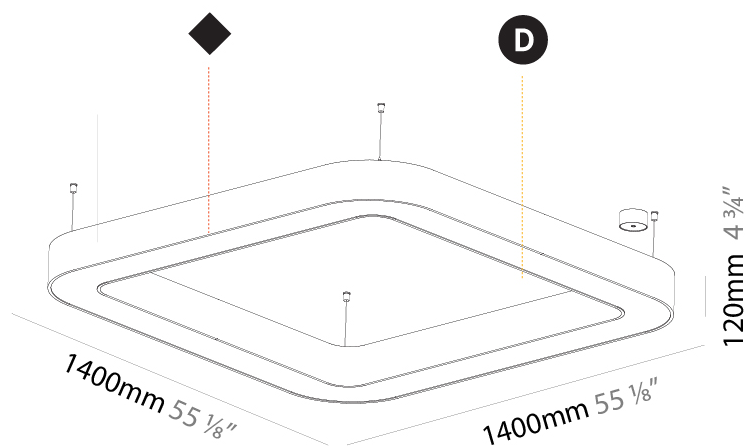

GENERAL

Series: Glorious
Subseries: Glorious Quantum
Brand: Prolight
Division: Architectural
Mounting Type: Suspension
Mounting Location: Ceiling
Subcategory: Ambient

PHYSICAL

Shape: Square
Length (mm): 1400
Length (in): 55 1/8
Width (mm): 1400
Width (in): 55 1/8
Height (mm): 120
Height (in): 4 3/4
Max. Overall Height (mm): 2120
Max. Overall Height (in): 83 7/16
Light Distribution: Direct / Indirect
Weight (kg): 18.463
Weight (lbs): 40.62
Diffuser: PMMA - Opal or Micro-Prism
Fixture Finish: SSR / BKV / CWI / CRY / HAB / LAG / UFT / ITA / RUA / RUR / MIC / FTG / MYG / TWT / LOD / PUS / FRO / FUP / KIA / POP / BLS / SPG / MEY / GOH / GUM / CHC / COM / ABZ / JAG / OBR / MOS / ROR
Fixture Material: Aluminum

ELECTRICAL

Lamp Type: LED (Zhaga Standard)
Input Wattage (W): 120
Total Output Wattage (W): 96 / 76.8 (3500K)
Dimming: Non-Dimming / Phase Dimming (120Vac only) / 0-10V Dimming
Driver Included: Yes
Driver Location: Integrated
Driver Type: Constant Current - 120 / 277Vac
Driver Class: Class 2
Input Voltage (V): 120 - 277
Constant Current (MA): 350 / 800 (3500K)

LED

Color Temperature (°K): 3000 / 3500 / 4000
Max. Delivered Lumen (lm): 7380 / 7644 / 7800 Direct / 5120 / 5556 / 5400 Indirect
CRI: >80 CRI
Efficiency (%): 69.8
Lamp Life (hrs): 50000

OPTICAL

RATINGS AND CERTIFICATIONS

Certified By: Certified for North American Standards
IP rating: IP20